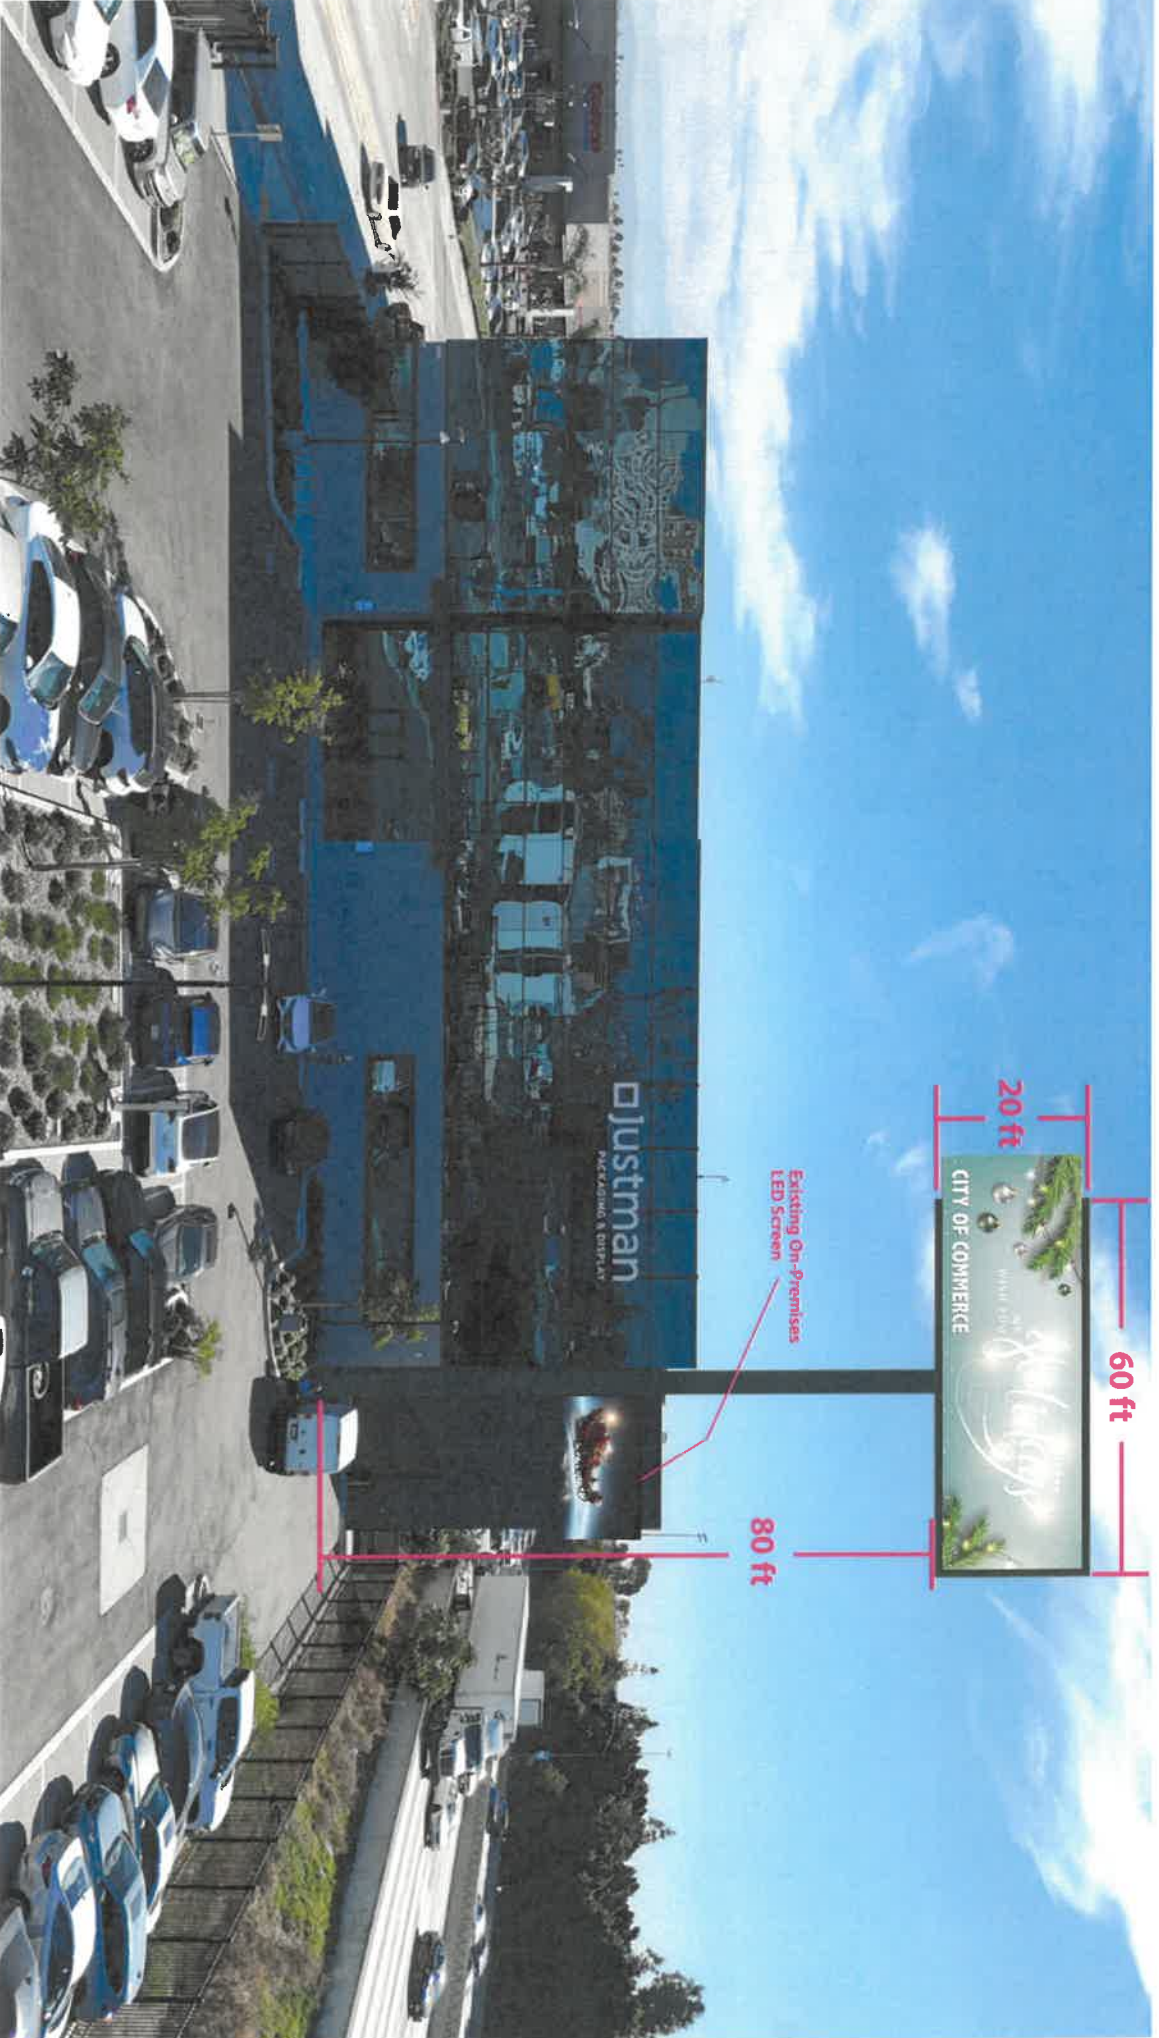

5'
A"
11"

20 ft

60 ft

80 ft

Existing On-Premises
LED Screen

djustman
PACKAGING & DISPLAY

"B"

**5-North Face 6
Overall 14X48**

South Face Blocked 66'
Overall 14X48

D
11